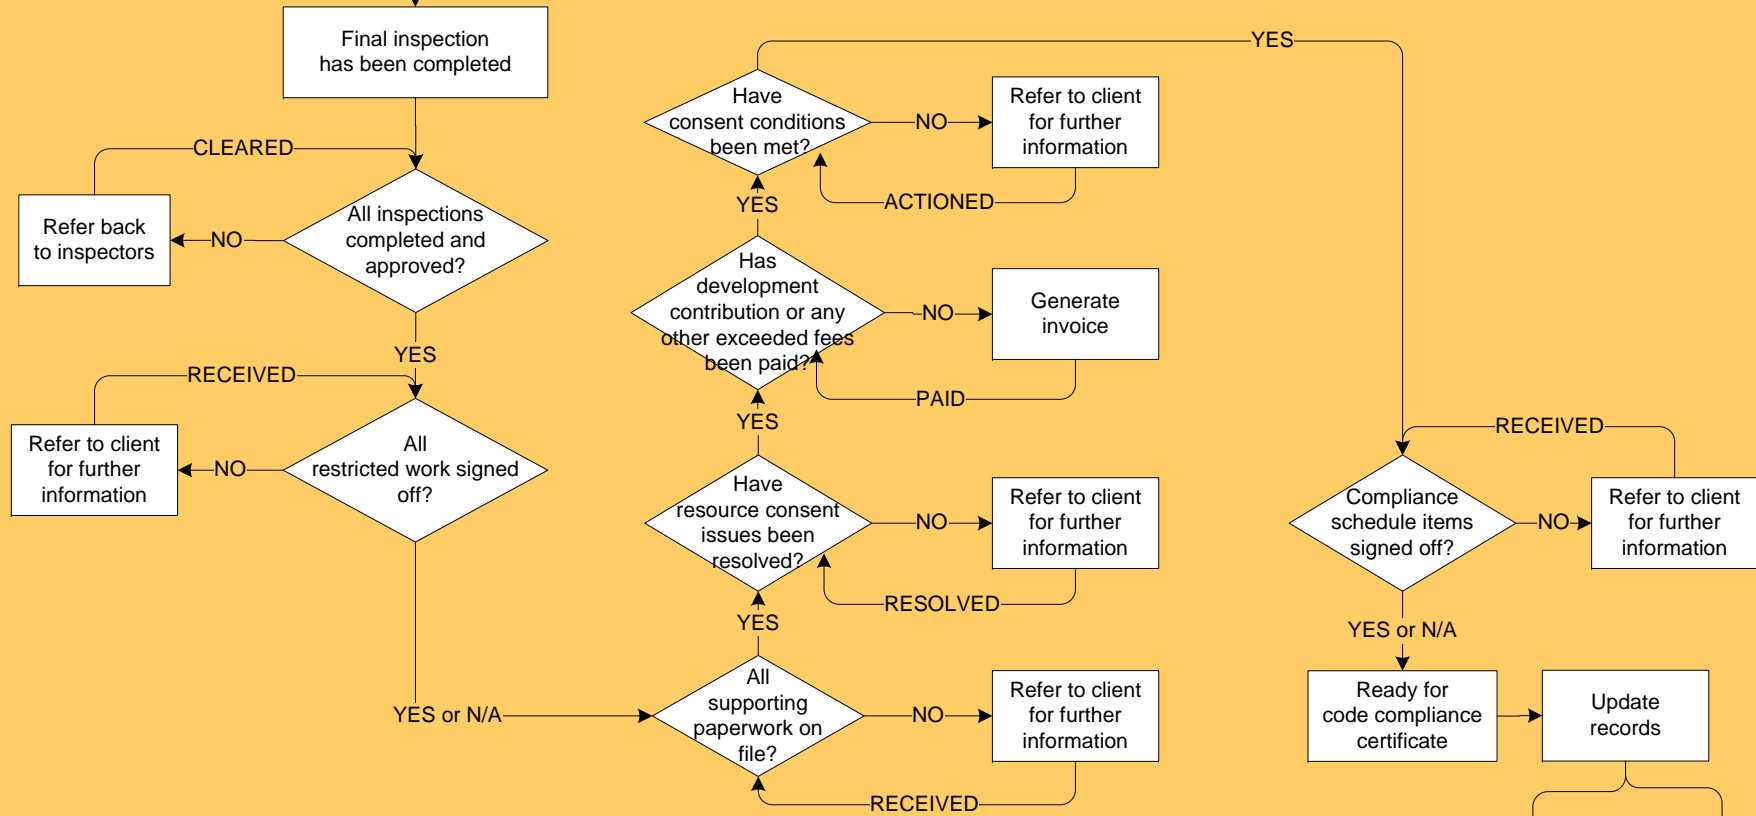

KEY

Process stage

Process stage described in narrative

Process external to this document

Decision

BCA function

TA function

INPUTS

Note: Restricted building work provision does not come into effect until 30 November 2009.

PROJECT COMPLETION CHECKLIST

OUTPUTS