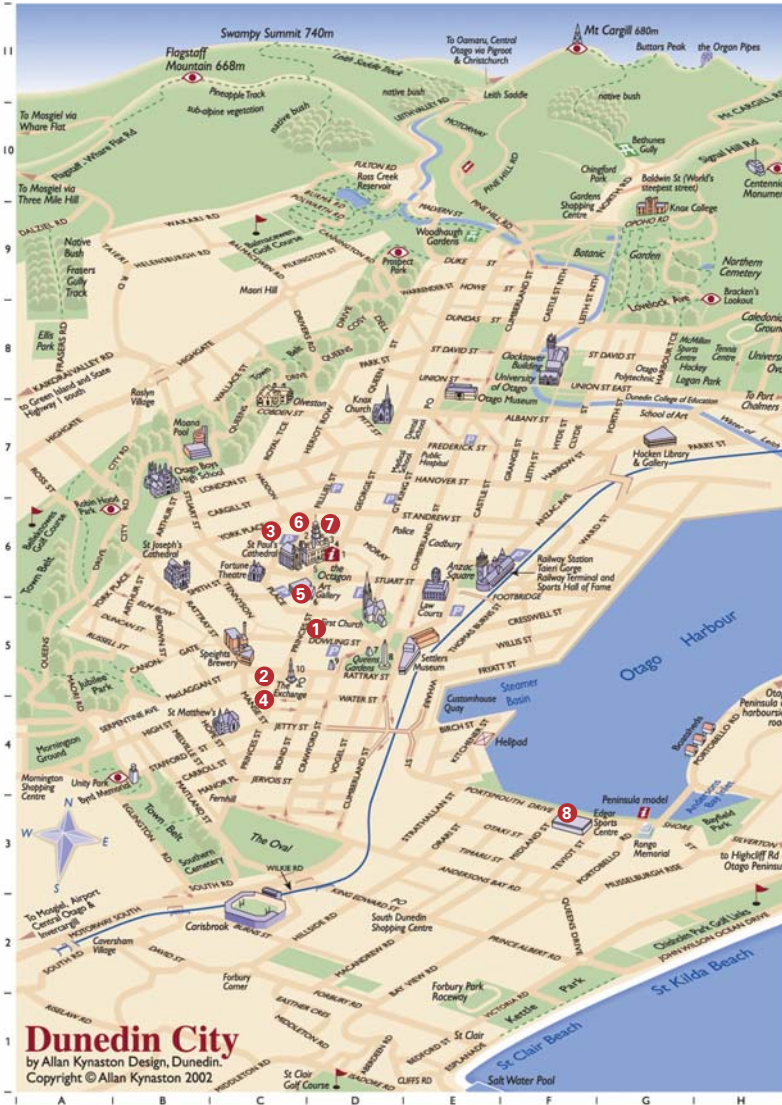

Map of Dunedin

Key

One way street direction		Footpath access	
Walking Track		Post Office	PO
Visitor Information		Picnic Area	
Lookout Point		Golf Course	
Railway Line		Off Street Car Park or Parking Building	

1. The Dunedin City Hotel
2. Southern Cross Hotel
3. Kingsgate Hotel
4. Mercure Hotel
5. Dunedin Art Gallery
6. The Dunedin Town Hall
7. The Municipal Chambers
8. The Edgar Centre